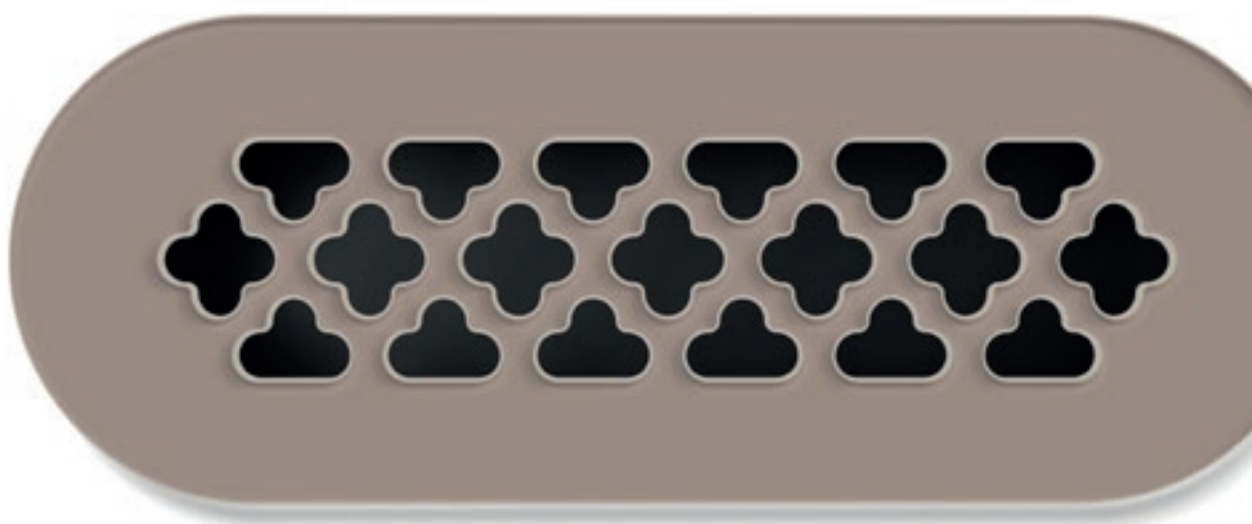

# FOR LIGHT-HEARTED ONES

Round shapes smoothly merging with the surroundings, ornamental highlights in soft colours – CROSS is a discreet yet decorative complement to each room.

The high-grade surfaces skilfully emphasise the delicate appearance of the glass grills.