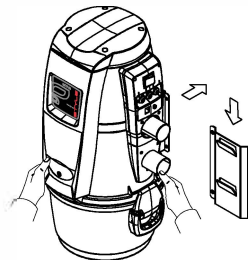

The ideal choice for balconies, stairwells, hallways, cupboards...or in all small spaces.

Basic installation principles

The following are the basics for the correct installation of the Tecno Style Mini central vacuum cleaner. The room chosen for the installation must be protected from the weather, humidity and excessive changes in temperature as well as away from heat sources.

In the case of a building on several levels, we recommend installation always on the lowest level.

Fixing the central unit

Tecno Style Mini is supplied complete with a steel bracket for wall mounting.

P.N. it must be fixed so that the dust container is more than 10 cm from the ground

Engagement on fixing bracket

Reversibility of right/left connections

The Tecno Style Mini central vacuum cleaner is prepared for easy connection of the IN inlet IN and the OUT outlet OUT to the pipe network, either left or right .