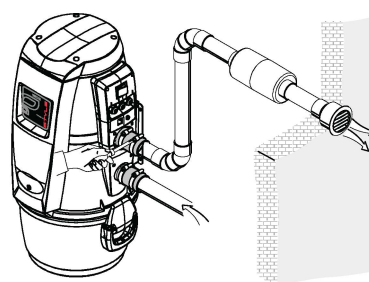

Engagement on fixing bracket

Reversibility of right/left connections

The Tecno Style Mini central vacuum cleaner is prepared for easy connection of the IN inlet IN and the OUT outlet OUT to the pipe network, either left or right .

IN/OUT arranged on the right

IN/OUT arranged on the left

Connection to the pipe network

Connection to the piping network is via the vibration-damping sleeves and clamps supplied.

Tecno Style Mini is also supplied complete with a Ø 50 mm air outlet silencer.