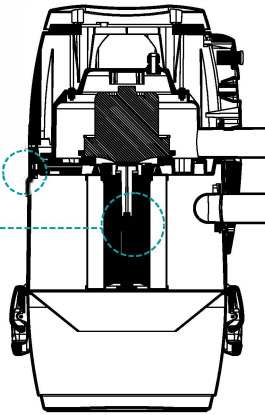

Tecno Style Mini includes the silencer and pipe connection sleeves and is compatible with all Sistem Air cleaning accessories.

Performance Graphs

Mini shell and vacuum breaker valve

The **vacuum breaker valve** opens automatically, supplying air to the engine when the inlet flow from the intake pipe is reduced or absent, anticipating the intervention of the thermal protection.

High-performance, washable compact filter in filtration class M.

Tecno Style Mini offers all the power and effectiveness of cyclonic dust separation. The body of the Tecno Style Mini central vacuum cleaner measures **only 65 cm in height by 34 cm in depth.**