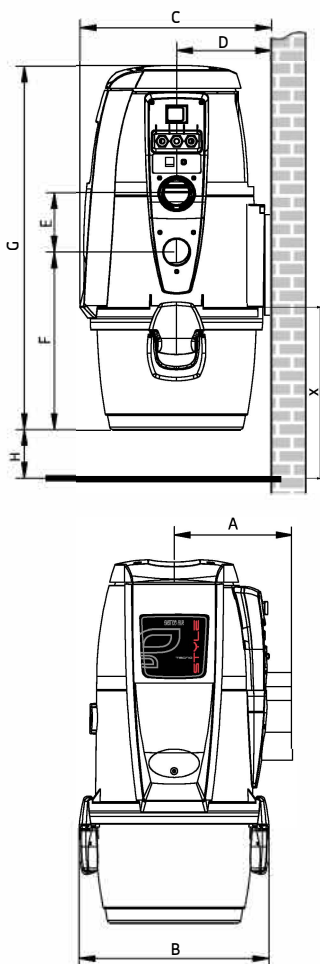

TECNO STYLE
MINI

Available motorisations

3107.1TER	Tecno Style Mini	up to 150 m ²
-----------	------------------	--------------------------

Table of measurements and technical data

Tecno Style Mini is available in a single motorisation, suitable for cleaning up to 150m² of surface area. The small footprint guarantees installation even in small spaces.