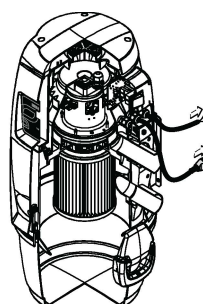

IN/OUT arranged on the right

IN/OUT arranged on the left

Connection to the pipe network

Connection to the piping network is via the vibration-damping sleeves and clamps supplied.

Tecno Style Mini is also supplied complete with a Ø 50 mm air outlet silencer.

Air outlet sizing

The air outlet must be sized to the length of development by strictly adhering to the indications given in the table, in order to create optimal conditions for air expulsion.

Air outlet line length	Diameter Ø
max 4 m	50 mm
oltre 4 m	63 mm

Lunghezza totale da considerare

Use the same diameter along the entire length of the drain. Example:

3.5 m long outlet = all Ø 50 mm
8 m long outlet = all Ø 63 mm

Electrical connection

To make the correct mains connection of the Tecno Style Mini central vacuum cleaner, follow the instructions shown in the diagram below. For further details, please refer to the technical manual.