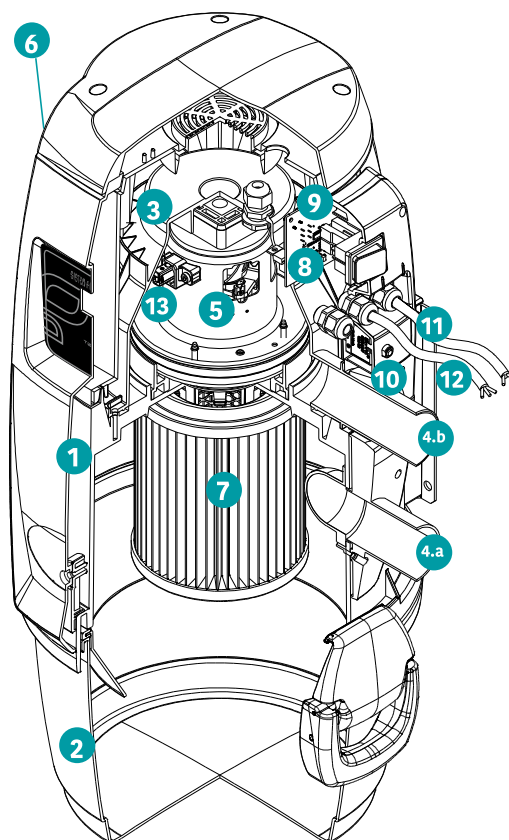

ROHS DIRECTIVE 2002/95

COMPLIANCE TO REACH DIRECTIVES

N.B.: strictly adhere to the regulations in force for installation

Technical characteristics and section

1. Self-supporting cylindrical polypropylene and ABS shell
2. 15 l polypropylene dust container with PA6 nylon handles
3. Soundproof motor compartment
- 4.a Installation connection, dust inlet
- 4.b Exhaust connection, air outlet
5. Motor-impeller assembly, consisting of single-phase brush-type electric motor and impeller pack
6. Vacuum breaker valve
7. Class M filter cartridge
8. Electronic control board with double protection with disconnecting fuse holders on both primary and secondary circuits
9. Soft Start electronic board for gradual motor start-up
10. Safety temperature sensor protection requiring manual reset
11. 12 V dc inlet valve power supply
12. Power supply cable
13. Dust inlet