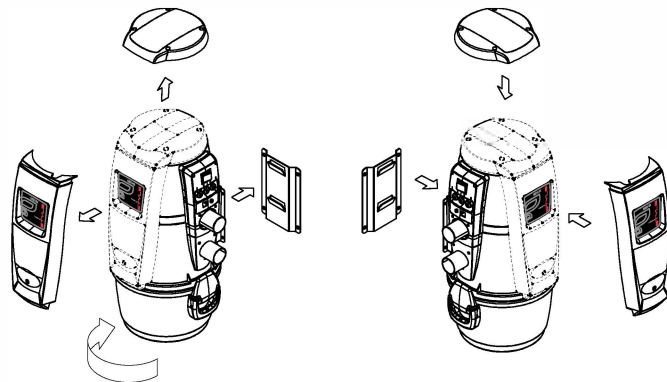

The ideal choice for balconies, stairwells, hallways, cupboards...or in all small spaces.

Basic installation principles

The following are the basics for the correct installation of the Tecno Style Mini central vacuum cleaner. The room chosen for the installation must be protected from the weather, humidity and excessive changes in temperature as well as away from heat sources.

In the case of a building on several levels, we recommend installation always on the lowest level.

Fixing the central unit

Tecno Style Mini is supplied complete with a steel bracket for wall mounting.

P.N. it must be fixed so that the dust container is more than 10 cm from the ground

Engagement on fixing bracket

Reversibility of right/left connections

The Tecno Style Mini central vacuum cleaner is prepared for easy connection of the IN inlet IN and the OUT outlet OUT to the pipe network, either left or right .

IN/OUT arranged on the right

IN/OUT arranged on the left

Connection to the pipe network

Connection to the piping network is via the vibration-damping sleeves and clamps supplied.

Tecno Style Mini is also supplied complete with a Ø 50 mm air outlet silencer.